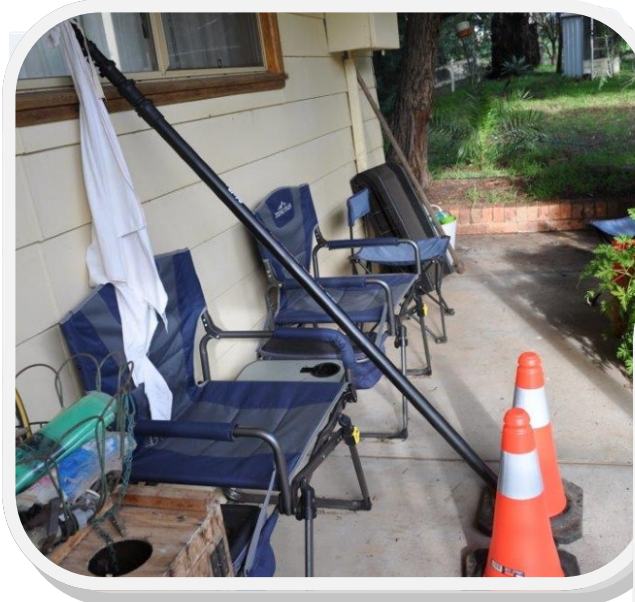

Lindsay Hayes, Independent - Narrandera

The NWC grant for 2020 – 2021 enabled me to purchase koala rescue equipment and personal safety items for volunteer helpers.

An additional 9m extension pole has proven valuable in catching koalas in dangerous locations for relocation. With helpers on either side of the tree the koala is in we are able to flag it down within reach.

A flashing beacon on the roof of a vehicle, safety cones on the road verge and high visibility fluorescent vests are used to alert the public to the rescue.

Also useful is a canvas crate to temporarily house an injured koala en route to the vet. The crate is used to transport the koala to the vet clinic and left at the clinic during treatment.

L—Witches caps & extension pole greatly aid koala capture

R—You really truly want me to come down?

L—PPE and extension poles greatly enhance safety and ease of rescues for willing helpers.

Thank You NWC